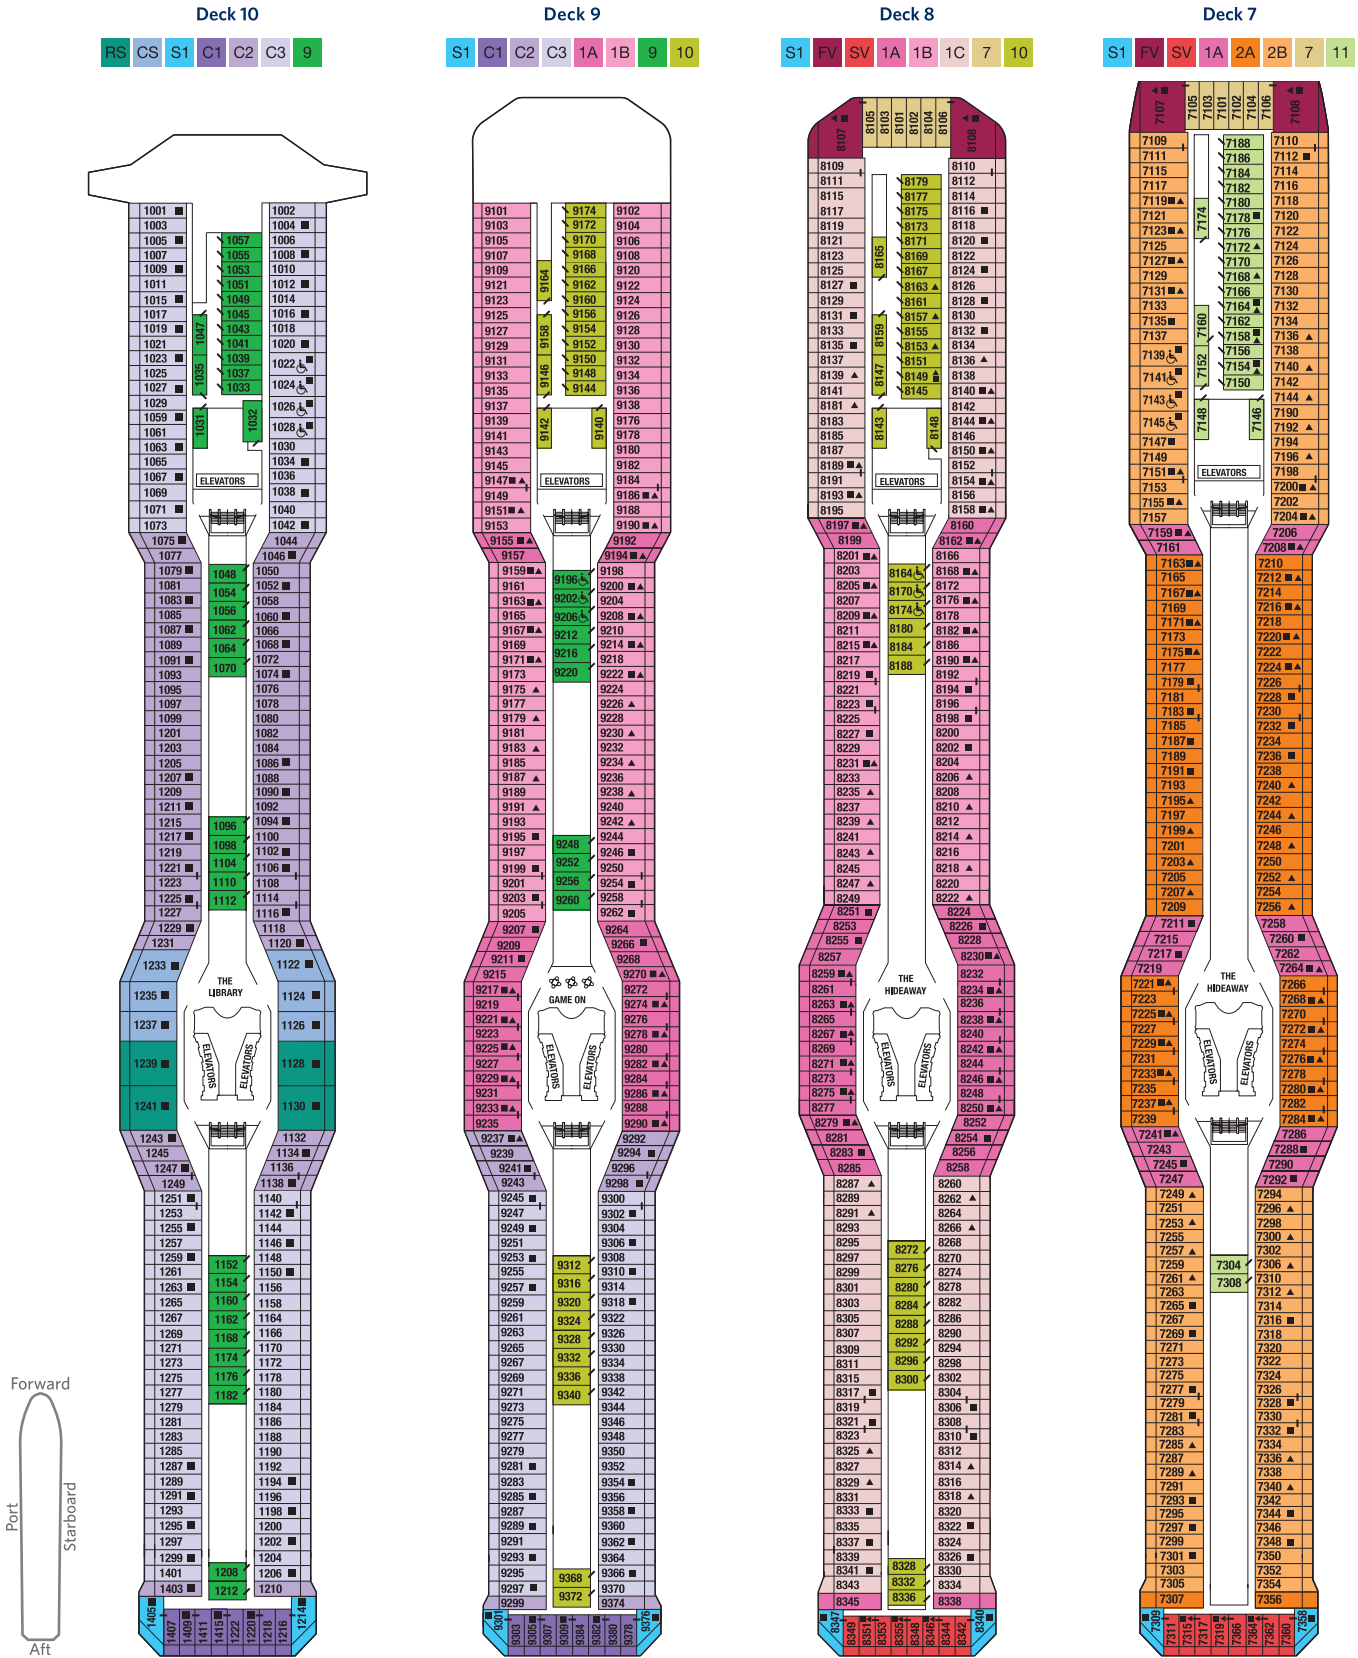

CELEBRITY REFLECTION® DECK PLANS

SHIP SPECIFICATIONS:

Occupancy: 3,046
Tonnage: 126,000
Length: 1,047 feet

Beam: 123 feet
Draught: 27 feet
Cruising Speed: 24 knots

Electric Current: 110/220 AC
Ship's Registry: Malta
Entered Service: 2012

Staterooms 1547, 1549, 1552, and 1554 have partially obstructed views.

Staterooms 2190, 2192, 2194, and 2196 have roll-in showers, no bathtubs.

Deck plans are not drawn to scale. Deck numbers reflect upper guest levels.

For an interactive deck plan experience and the most up-to-date deck plans, visit celebritycruises.com.

CELEBRITY REFLECTION® DECK PLANS

Staterooms with an upper bed and sofa bed accommodate a maximum of four guests.
 Accessible staterooms with a sofa bed accommodate a maximum of three guests.
 Staterooms 1001 and 1002 have partially obstructed veranda views.
 2C Veranda Staterooms have partially obstructed veranda views. 2D Veranda Staterooms have obstructed veranda views.

Deck plans are not drawn to scale. Deck numbers reflect upper guest levels.
 For an interactive deck plan experience and the most up-to-date deck plans, visit celebritycruises.com.

Deck 6

S1 SV 1A 2B 2C 2D