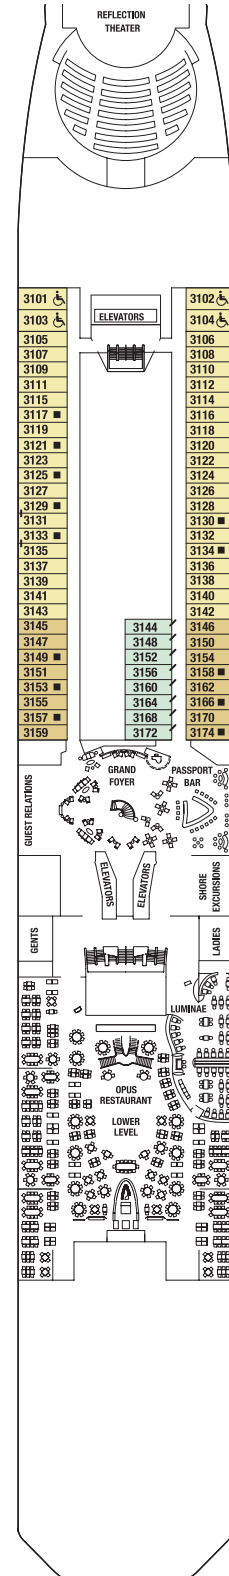

Deck 3

7 8 12

- RF Reflection Suite
- SG Signature Suite
- PS Penthouse Suite
- RS Royal Suite
- CS Celebrity Suite
- S1 Sky Suite 1
- S2 Sky Suite 2

- A1 AquaClass® 1
- A2 AquaClass 2
- C1 Concierge Class 1
- C2 Concierge Class 2
- C3 Concierge Class 3
- FV Family Veranda Stateroom
- SV Sunset Veranda Stateroom

- 1A Veranda Stateroom 1A
- 1B Veranda Stateroom 1B
- 1C Veranda Stateroom 1C
- 2A Veranda Stateroom 2A
- 2B Veranda Stateroom 2B
- 2C Veranda Stateroom 2C
- 2D Veranda Stateroom 2D

- 7 Ocean View Stateroom 7
- 8 Ocean View Stateroom 8
- 9 Inside Stateroom 9
- 10 Inside Stateroom 10
- 11 Inside Stateroom 11
- 12 Inside Stateroom 12

- Convertible Sofa Bed
- ▲ One Upper Berth
- Connecting Staterooms
- ↘ Inside Stateroom Door Location
- ♿ Wheelchair Accessible Stateroom
- ♿ Featuring Roll-In Shower