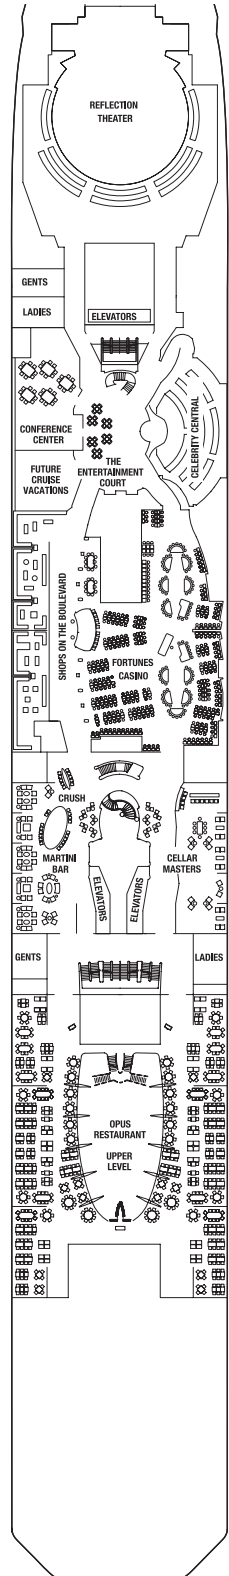

Deck 6

S1 SV 1A 2B 2C 2D

Deck 5

Deck 4

Deck 3

7 8 12

- RF Reflection Suite
- SG Signature Suite
- PS Penthouse Suite
- RS Royal Suite
- CS Celebrity Suite
- S1 Sky Suite 1
- S2 Sky Suite 2

- A1 AquaClass® 1
- A2 AquaClass 2
- C1 Concierge Class 1
- C2 Concierge Class 2
- C3 Concierge Class 3
- FV Family Veranda Stateroom
- SV Sunset Veranda Stateroom

- 1A Veranda Stateroom 1A
- 1B Veranda Stateroom 1B
- 1C Veranda Stateroom 1C
- 2A Veranda Stateroom 2A
- 2B Veranda Stateroom 2B
- 2C Veranda Stateroom 2C
- 2D Veranda Stateroom 2D

- 7 Ocean View Stateroom 7
- 8 Ocean View Stateroom 8
- 9 Inside Stateroom 9
- 10 Inside Stateroom 10
- 11 Inside Stateroom 11
- 12 Inside Stateroom 12

- Convertible Sofa Bed
- ▲ One Upper Berth
- Connecting Staterooms
- ↘ Inside Stateroom Door Location
- ♿ Wheelchair Accessible Stateroom
- ♿ Featuring Roll-In Shower