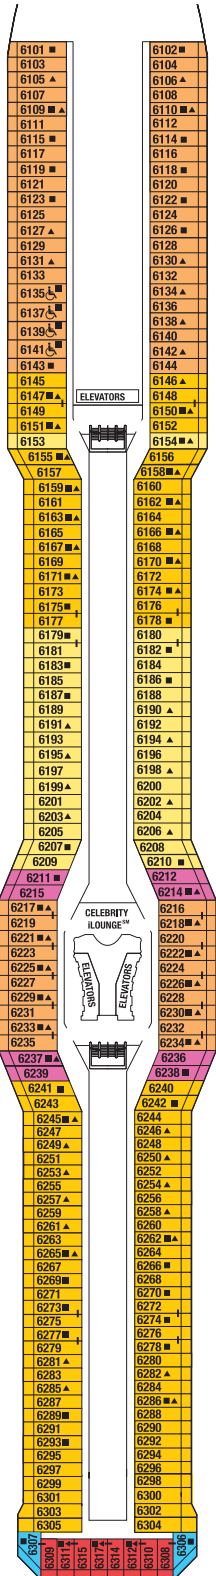

CELEBRITY REFLECTION® DECK PLANS

SHIP SPECIFICATIONS:

Occupancy: 3,046
Tonnage: 126,000
Length: 1,047 feet

Beam: 123 feet
Draught: 27 feet
Cruising Speed: 24 knots

Electric Current: 110/220 AC
Ship's Registry: Malta
Entered Service: 2012

Staterooms 1547, 1549, 1552, and 1554 have partially obstructed views.

Staterooms 2190, 2192, 2194, and 2196 have roll-in showers, no bathtubs.

Deck plans are not drawn to scale. Deck numbers reflect upper guest levels.

For an interactive deck plan experience and the most up-to-date deck plans, visit celebritycruises.com.

CELEBRITY REFLECTION® DECK PLANS

Staterooms with an upper bed and sofa bed accommodate a maximum of four guests.
 Accessible staterooms with a sofa bed accommodate a maximum of three guests.
 Staterooms 1001 and 1002 have partially obstructed veranda views.
 2C Veranda Staterooms have partially obstructed veranda views. 2D Veranda Staterooms have obstructed veranda views.

Deck plans are not drawn to scale. Deck numbers reflect upper guest levels.
 For an interactive deck plan experience and the most up-to-date deck plans, visit celebritycruises.com.

Deck 6

S1 SV 1A 2B 2C 2D