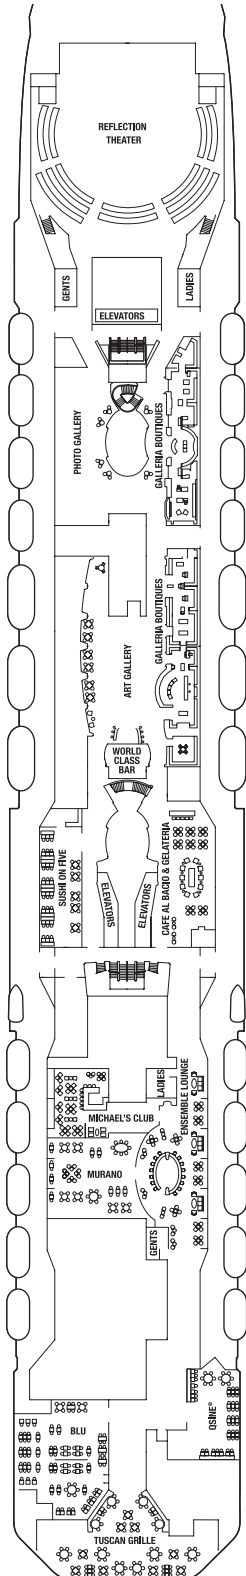

Deck 6

S1 SV 1A 2B 2C 2D

Deck 5

Deck 4

Deck 3

7 8 12

- RF Reflection Suite
- SG Signature Suite
- PS Penthouse Suite
- RS Royal Suite
- CS Celebrity Suite
- S1 Sky Suite 1
- S2 Sky Suite 2

- A1 AquaClass® 1
- A2 AquaClass 2
- C1 Concierge Class 1
- C2 Concierge Class 2
- C3 Concierge Class 3
- FV Family Veranda Stateroom
- SV Sunset Veranda Stateroom

- 1A Veranda Stateroom 1A
- 1B Veranda Stateroom 1B
- 1C Veranda Stateroom 1C
- 2A Veranda Stateroom 2A
- 2B Veranda Stateroom 2B
- 2C Veranda Stateroom 2C
- 2D Veranda Stateroom 2D

- 7 Ocean View Stateroom 7
- 8 Ocean View Stateroom 8
- 9 Inside Stateroom 9
- 10 Inside Stateroom 10
- 11 Inside Stateroom 11
- 12 Inside Stateroom 12

- Convertible Sofa Bed
- ▲ One Upper Berth
- Connecting Staterooms
- ↘ Inside Stateroom Door Location
- ♿ Wheelchair Accessible Stateroom
- ♿ Featuring Roll-In Shower